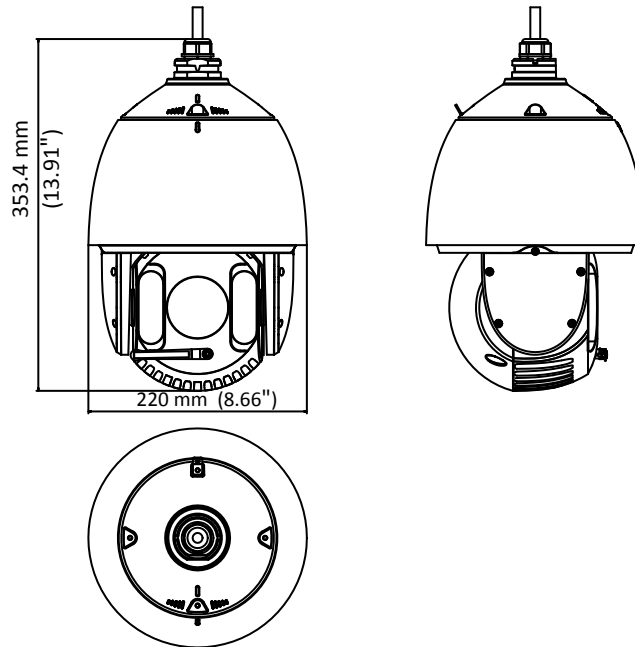

Order Model

DS-2AF7230TI-AW

Dimensions