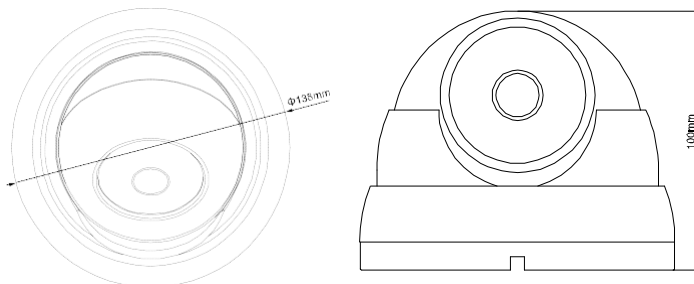

#### ● DIMENSIONS\*

\*Dimensional Tolerance: ± 5mm

#### ● SPECIFICATIONS\*

MODEL	DG206A
Pick-up Element	1/ 2.7" CMOS image sensor
Number of Pixels	1930(H) x 1088(V)
Video Frame Rate	1080P@30fps / 1080P@25fps
Min. Illumination	0.1 Lux / F1.4(Wide)~F2.8(Tele), 0 Lux (IR LED ON)
S/N Ratio	More than 48dB (AGC OFF)
Shutter Speed	1/30 (1/25) sec ~ 1/720000 (1/600000) sec
Lens	f2.8 ~ 12mm / F1.4 ~ F2.8
Lens Angle	Wide: 104° (Horizontal) / 56° (Vertical) / 124° (Diagonal) Tele: 35° (Horizontal) / 20° (Vertical) / 40° (Diagonal)
IR LED	24 units
IR Effective Distance	Up to 5 metres Ideal For Use In Well Lit Areas
IR Shift	YES
Day & Night Mode	YES
IRIS Mode	AES
White Balance	AUTO / USER / PUSH / 8000K / 6000K / 4200K / 3200K
AGC	Adjustable
Sharpness	Adjustable
Flickerless	50HZ / 60HZ / OFF
BLC	Adjustable
IP Rating	IP66
Operating Temperature	-20°C ~ 40°C
Video Output	1.0 Vp-p composite, 75Ω
Power Source (±10%)	DC12V / 0.5A
Current Consumption (±10%)	300mA
Dimensions (±5mm)	138 (Φ) x 100 (H)